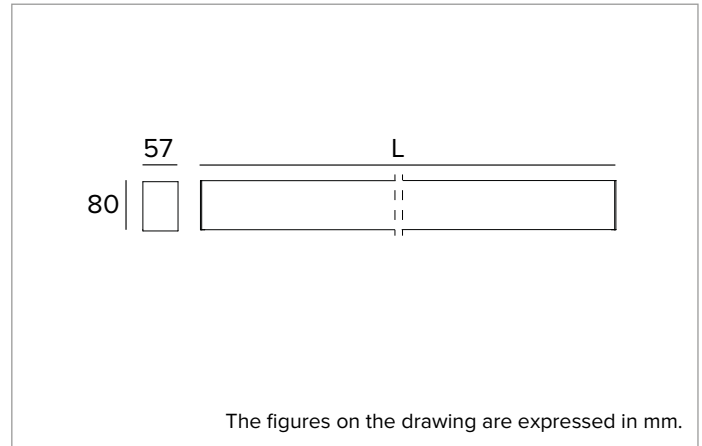

T029MY940ELPW | LOGICO EASY Stand Alone 57 - UGR16

Linear stand alone LED fixture for ceiling mounted or suspension installation

		4000K	H(m)	D1(m)	D2(m)	Emax(lx)
		Ra90	75°	59°		
Fixture Power	18W	1	1.54	1.14	1374	
Source Flux	1730lm	2	3.08	2.28	344	
Fixture Flux	1730lm	3	4.62	3.41	153	
Efficacy	96lm/W	4	6.16	4.55	86	
6000770	Imax=920cd/klm	Imax	1591cd	5	7.71	5.69 55

Colour and finish: White

Dimensions: L=1472mm

Weight: 3.88Kg

Version: LINEAR

Degree of protection: IP40

Mechanical Resistance: IK02

ELECTRICAL CHARACTERISTICS

Integrated electronic ON-OFF driver. Luminaire compliant with EN 60598-2-22 for power supply from a centralised emergency system CPSS (Central Power Supply System), not incorporated in the luminaire - high risk areas excluded. The default power and flux are 100% in AC and 100% in DC.